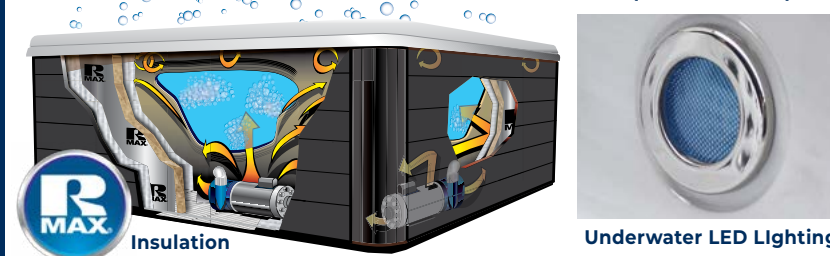

Insulation Underwater LED Lighting

OPTIONAL FEATURES (Illumination Varies)

IN.TOUCH2® WI-FI REMOTE

Take full control of your spa experience right from your iOS or Android smartphone or tablet with the Intouch.2® app. With this innovative app, you can easily access predefined spa experiences or tailor your own for a truly personalized soak. Enjoy the convenience of managing every function of your spa with just a few taps, making relaxation more accessible than ever.