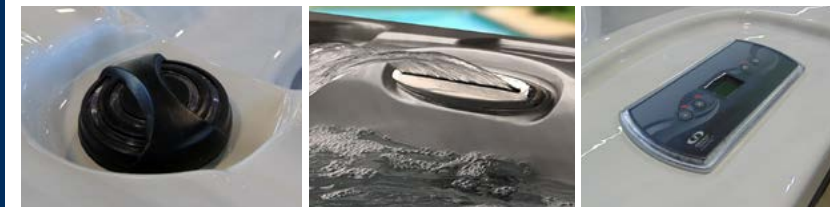

STANDARD FEATURES (Illumination Varies)

Adjustable Water Diverters Cascading Waterfall Illuminated Topside (K506 Standard)