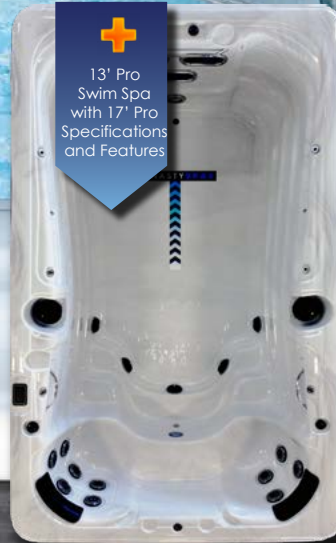

Swim Spa Collection

DYNASTY SPAS

13' AQUEX PRO 
Size: 92" x 160" x 55"
Jets: 10 Orion SS Jets
Gallons: 1,530

13' Pro Swim Spa with 17' Pro Specifications and Features

13' AQUEX PRO PLUS 
Size: 92" x 160" x 55"
Jets: 10 Orion SS Jets
Gallons: 1,530

16' AQUEX TRAINER 
Size: 92" x 192" x 60"
Jets: 29 Orion SS Jets
Gallons: 1,850

17' AQUEX PRO PLUS 
Size: 92" x 199" x 55"
Jets: 30 Orion SS Jets
Gallons: 1,850

19' AQUEX DUAL PRO 
Size: 92" x 224" x 55"
Jets: 39 Orion SS Jets
Gallons: 1,500 Swim / 270 Spa

DIRECTIONAL STATION
Relieves muscle tension and improves blood circulation its spiral action provides a vigorous massage.

VORTEX STATION
Stimulated the body's smallest points of energy.

TUINA STATION
Direct a vigorous water flow along with the meridian lines. Inspired by Chinese massage.