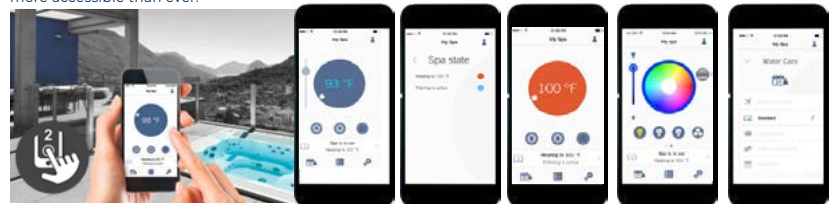

IN.MIX LED LIGHTING CONTROLS

Transform your spa experience with stunning underwater light shows that do so much more than enhance your soak—they redefine your entire environment. Imagine effortlessly shifting the atmosphere from lively parties to intimate, romantic evenings, all while benefiting from enhanced safety after dark. The innovative in.Mix adjustable and independent zone LED lighting system features 113 points of mesmerizing light, illuminating everything from the footwell to the spa lip and controls. Enjoy the enchanting display of water dancing through a vibrant spectrum of colors, adding an unforgettable charm to every moment you spend in your spa.

OPTIONAL FEATURES (Illumination Varies)

IN.TOUCH2® WI-FI REMOTE

Take full control of your spa experience right from your iOS or Android smartphone or tablet with the Intouch2® app. With this innovative app, you can easily access predefined spa experiences or tailor your own for a truly personalized soak. Enjoy the convenience of managing every function of your spa with just a few taps, making relaxation more accessible than ever.