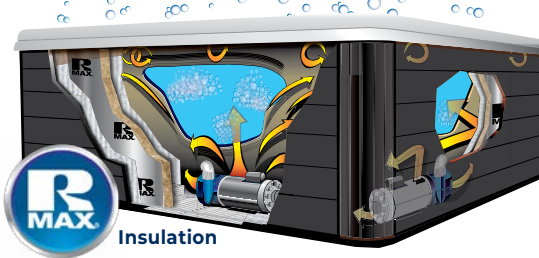

DIRECTIONAL STATION
Relieves muscle tension and improves blood circulation its spiral action provides a vigorous massage.

VORTEX STATION
Stimulated the body's smallest points of energy.

TUINA STATION
Direct a vigorous water flow along with the meridian lines. Inspired by Chinese massage.

ROTARY SHOWER
Powerful jets that you can place your legs over for a strong massage effect they are great for post recovery after a strenuous activity.

STANDARD FEATURES (Illumination Varies)

Illuminated Diverter

Illuminated Fountains

Illuminated Topside (K.1000 Standard)

Insulation

Underwater LED Lighting

IN.STREAM 2 AUDIO SYSTEM (Optional on the 13' Aquex Pro)

Elevate your spa experience with the incredible sound of your favorite music streamed right from the comfort of your water sanctuary! The in.stream 2 audio station is a compact, rugged, and splash-proof all-in-one outdoor audio system that delivers outstanding sound quality using advanced Class D amplifier technology. It's designed to enhance your backyard audio experience effortlessly. With easy connectivity, you can control your audio player or smartphone directly from your spa keypad, allowing you to enjoy your relaxing soak without missing a beat.