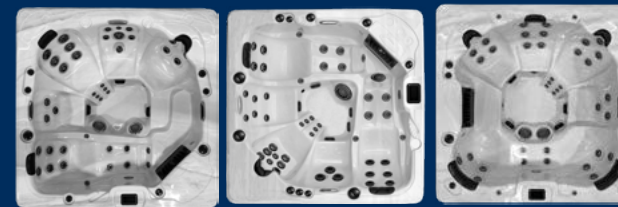

Coconut Bay Pleasure Cove Palm Island