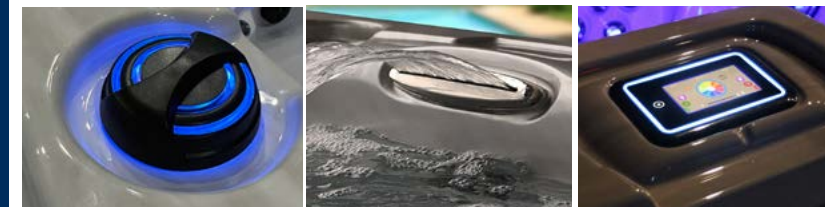

STANDARD FEATURES (Illumination Varies)

Illuminated Diverters Cascading Waterfall Illuminated Topside (K.1000 Standard)