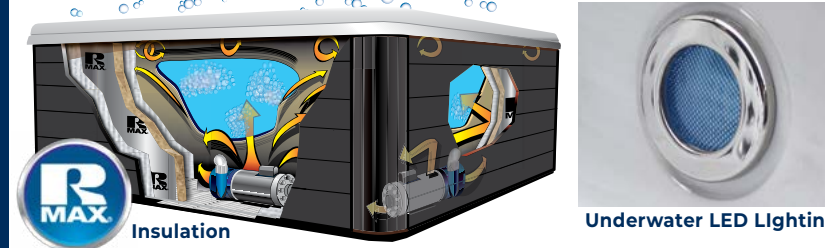

OPTIONAL FEATURES (Illumination Varies)

IN.TOUCH2® WI-FI REMOTE

Take full control of your spa experience right from your iOS or Android smartphone or tablet with the Intouch.2® app. With this innovative app, you can easily access predefined spa experiences or tailor your own for a truly personalized soak. Enjoy the convenience of managing every function of your spa with just a few taps, making relaxation more accessible than ever.