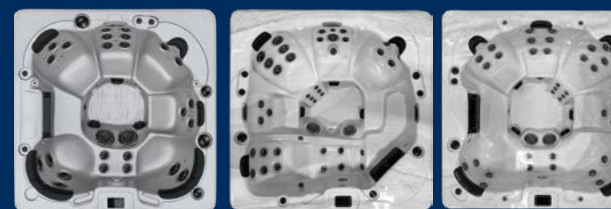

Caribbean Breeze Coconut Bay Palm Island