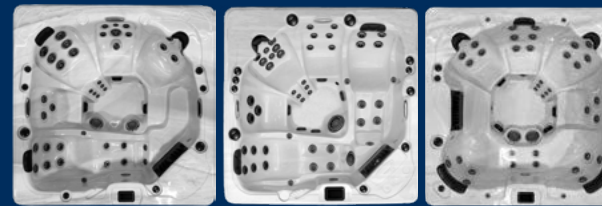

Coconut Bay Pleasure Cove Palm Island