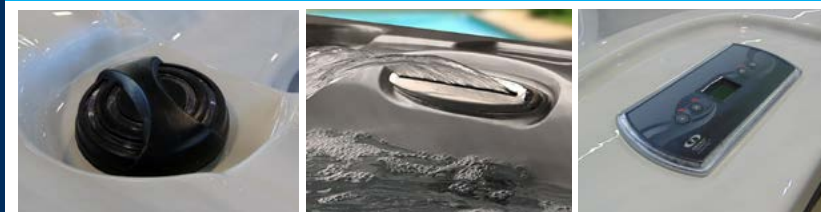

STANDARD FEATURES (Illumination Varies)

Adjustable Water Diverters Cascading Waterfall Illuminated Toppide (K506 Standard)