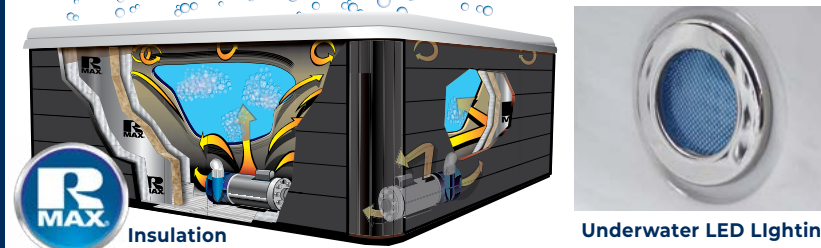

Insulation Underwater LED Lighting

OPTIONAL FEATURES (Illumination Varies)

IN.TOUCH2® WI-FI REMOTE

Take full control of your spa experience right from your iOS or Android smartphone or tablet with the Intouch.2® app. With this innovative app, you can easily access predefined spa experiences or tailor your own for a truly personalized soak. Enjoy the convenience of managing every function of your spa with just a few taps, making relaxation more accessible than ever.